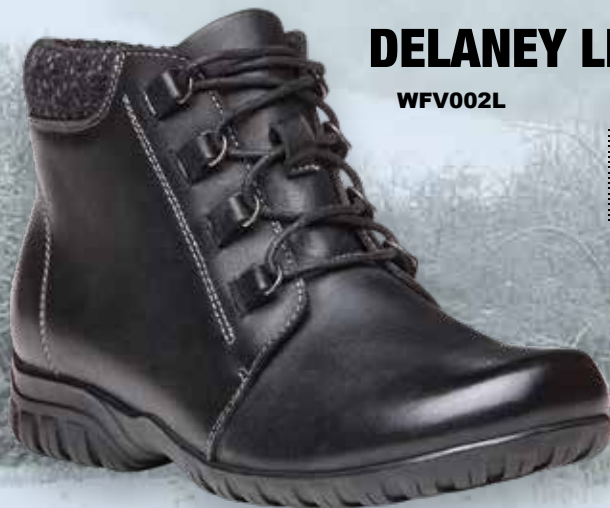

DELANEY LEATHER

WFV002L

5"
HEIGHT

DELANEY SUEDE

WFV002S

Colours / Couleur:
Black / Noir - BLK
Black Suede / Noir - BS

M (B) 6-10, 11
W (D) 6-10, 11
X (2E) 6-10, 11
XX (4E) 6-10, 11

UPPER

Scotchgard™-treated leather or suede upper and strap with padded tweed fabric collar

INSOLE

Cushioned EVA insole and Nylux lining for year round wear. D-ring speed lacing for easy on and off

OUTSOLE

Durable rubber outsole for traction and comfort